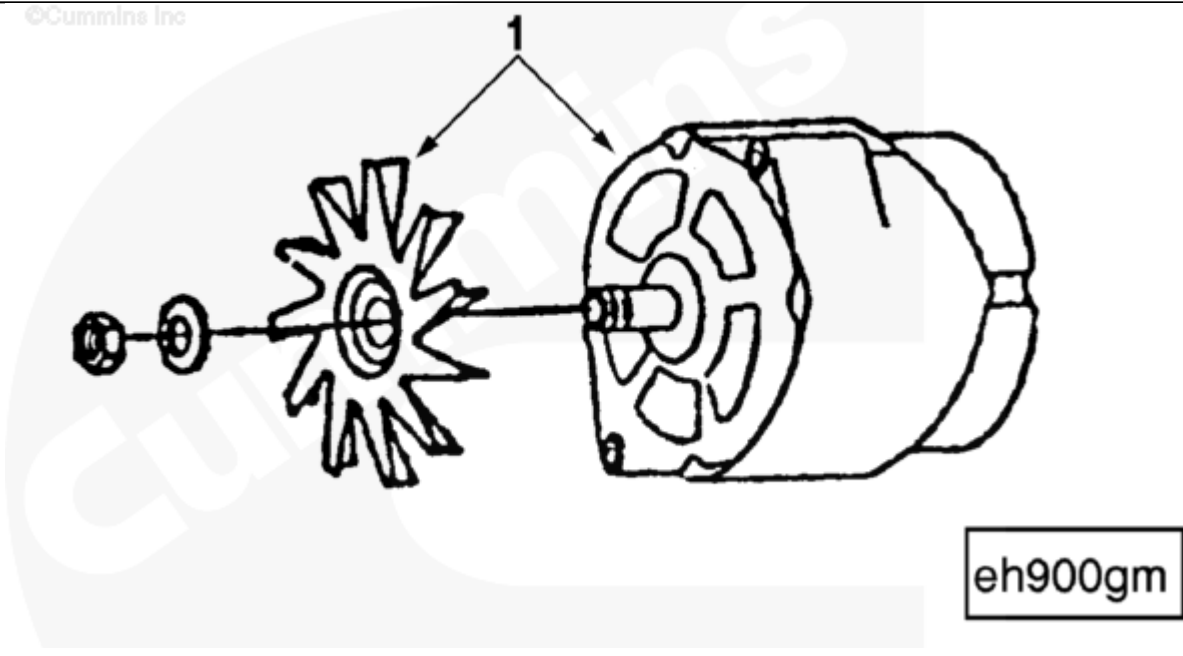

Parts Catalog - Option Detail

Electronic Parts Catalog - Option Detail				
Option	Group	Graphic	Film Card	Date
EE9032-04	13.02	eh900gm	Z	30-SEP-98
Engines	6C8.3, C GAS PLUS CM556, G8.3, G8.3 CM558, GTA8.3 CM558, ISC CM2150, ISC CM554, ISC CM850, ISC8.3 CM2250, ISC8.3 G CM2180 C101, ISL CM2150, ISL CM554, ISL CM850, ISL G CM2180, ISL8.9 CM2150 L110, ISL8.9 CM2880 L112, ISL9 CM2150 SN, ISL9 CM2250, ISL9 CM2350 L101, ISL9 CM2350 L111, ISLE4 CM850, L GAS PLUS CM556, L8.9, L8.9 L121, L8.9G CMOH2.0 L125B, L9 CM2350 L116B, L9 CM2350 L119B, L9 CM2350 L120C, L9 CM2350 L123B, L9.3 L105, L9.5 L117, L9N CM2380 L124B, QSC8.3 CM2250, QSC8.3 CM2880 C102, QSC8.3 CM554, QSC8.3 CM850(CM2850), QSL9 CM2250, QSL9 CM2250 L115, QSL9 CM2350 L102, QSL9 CM2350 L107, QSL9 CM2350 L118, QSL9 CM2350 L122, QSL9 CM554, QSL9 CM850(CM2850), QSL9 G CM558, QSL9 M CM2250 L106, QSL9.3 CM2880 L113			

SMALL | MEDIUM | LARGE

Cart	Ref No	Part Number	Part Description	Required	Remarks
View My Cart					
		EE9032-04	Alternator		MR - ALTERNATOR...(More)
					Alternator Manufacturer /
					Model: Prestolite LNA 5524/7
					Voltage: 28.5
					Amperage: 55
					Functions w/Horizontal Oil

					Filter: Yes
					Alternator Body Length (mm):
					135.38
					Engine Family: B & C Series
<input type="checkbox"/>	1	3256759	Alternator	1	

© 2019 Cummins Inc., Box 3005, Columbus, IN 47202-3005 U.S.A.
 Terms of Use and Disclaimers | Recommended System Requirements
 Need Assistance? Please click on the Contact Us button in the top right corner of any page.